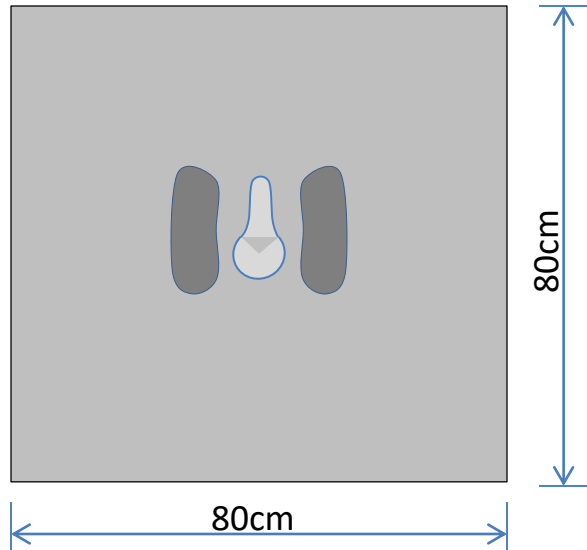

# Slab & Beam for Latrine

Slab

Iron bar 10mm

Beam

Iron bar 10mm