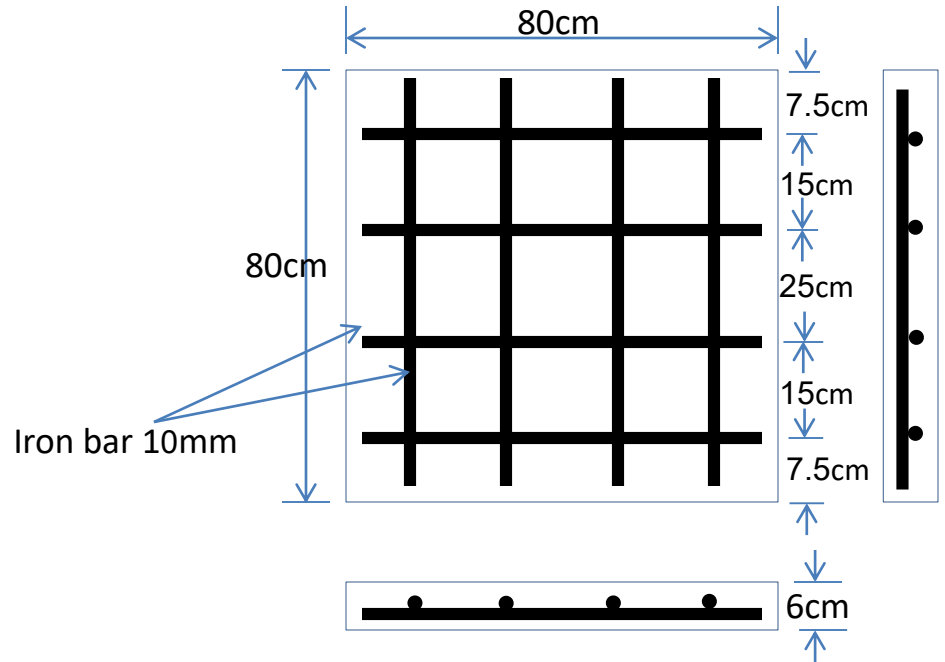

# Slab & Beam for Latrine

Slab

Iron bar 10mm

Beam

Iron bar 10mm